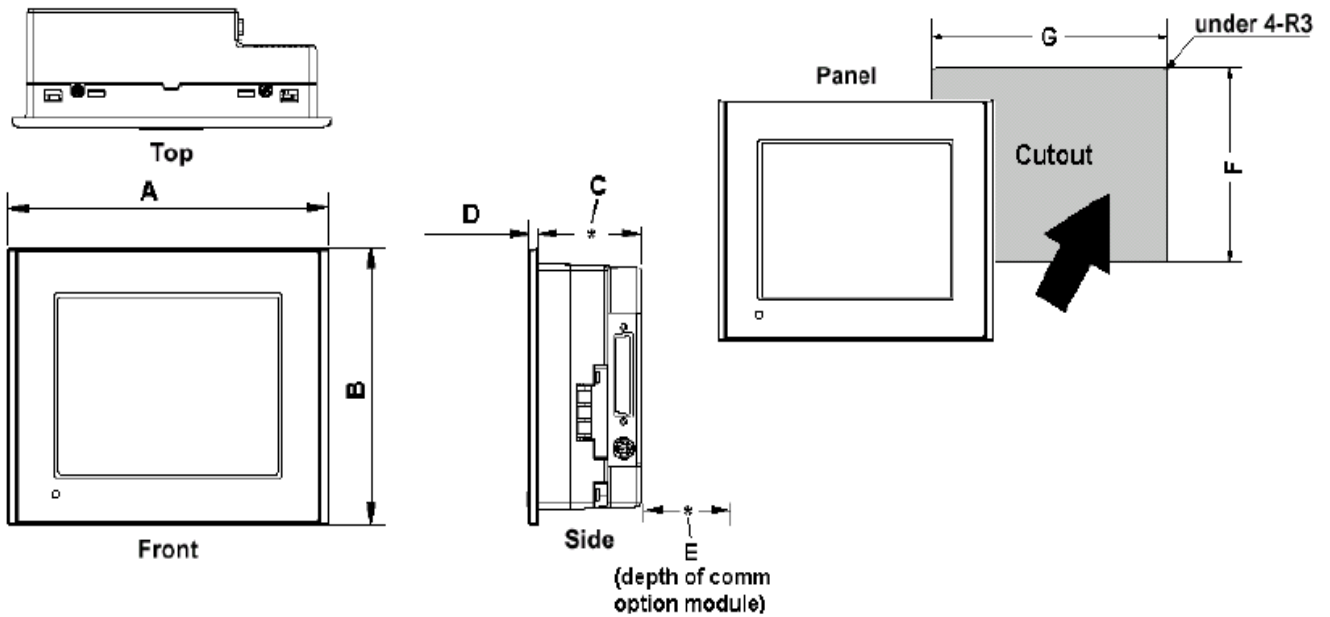

4176C: QUICKPANEL jr. 6" Touch Screen (Color)

Product dimensions in inches and (mm)

Dim A	Dim B	Dim C	Dim D	Dim E	Dim F	Dim G
6.73 (171mm)	5.43 (138mm)	2.16 (55mm)	0.2 (5mm)	1 (25mm)	4.86 (+0.04) (123.5+1mm)	6.14 (+0.04) (156mm +1mm)